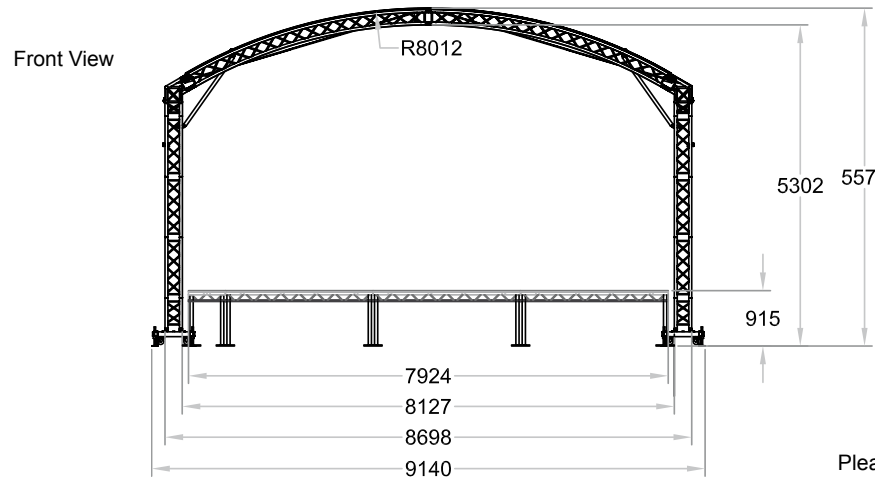

8m Arc Roof Stage - Data Sheet

Isometric View

Please note that all dimensions and loadings should be used as a guide. Final details will depend on location and circumstances.

Plan View