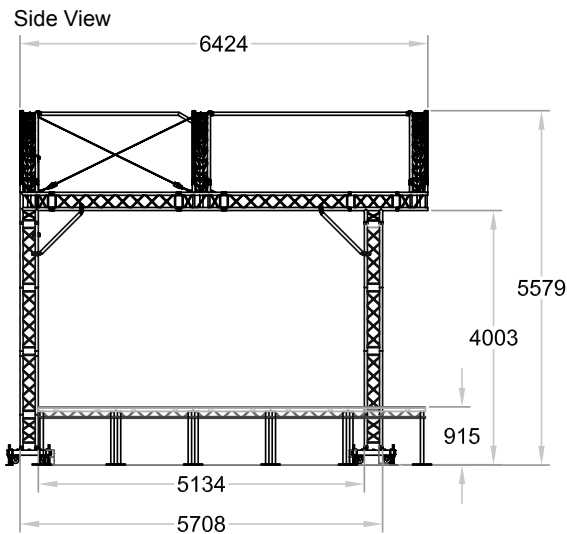

8m Arc Roof Stage - Data Sheet

Isometric View

Please note that all dimensions and loadings should be used as a guide. Final details will depend on location and circumstances.

Plan View